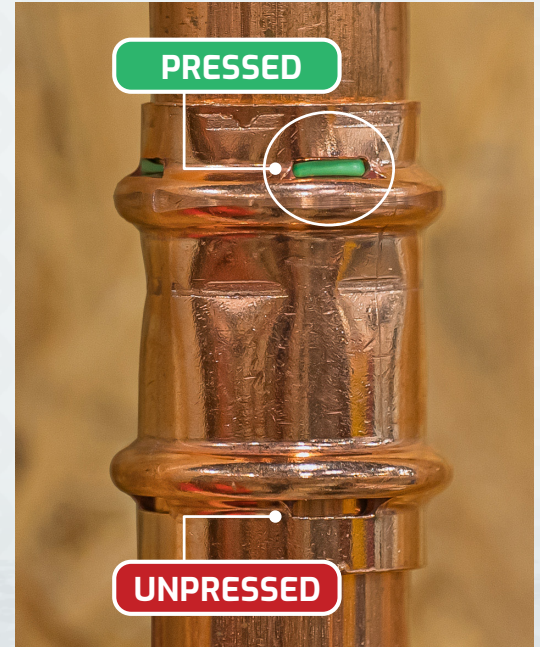

QUICKFITTING®

SUREPRESS®

PRESS - GREEN - GO

QuickFitting® SurePress®
An innovative line of copper press fittings for plumbing that visually confirms a pressed connection **BEFORE** the pressure test.

Simply press the fitting,
see green and go!

Features and Benefits

- SurePress® Technology: PRESS-GREEN-GO
- Green indication in windows confirms a pressed connection
- Visible indication up to 5 ft. away
- Quickly identify if fittings are pressed prior to pressure testing
- Lead free materials & EPDM O-ring - safe for potable water
- No heat, flame or Hot Work Permit needed to install
- Compatible with all leading brand hydraulic press tools and jaws
- Limited Lifetime Warranty